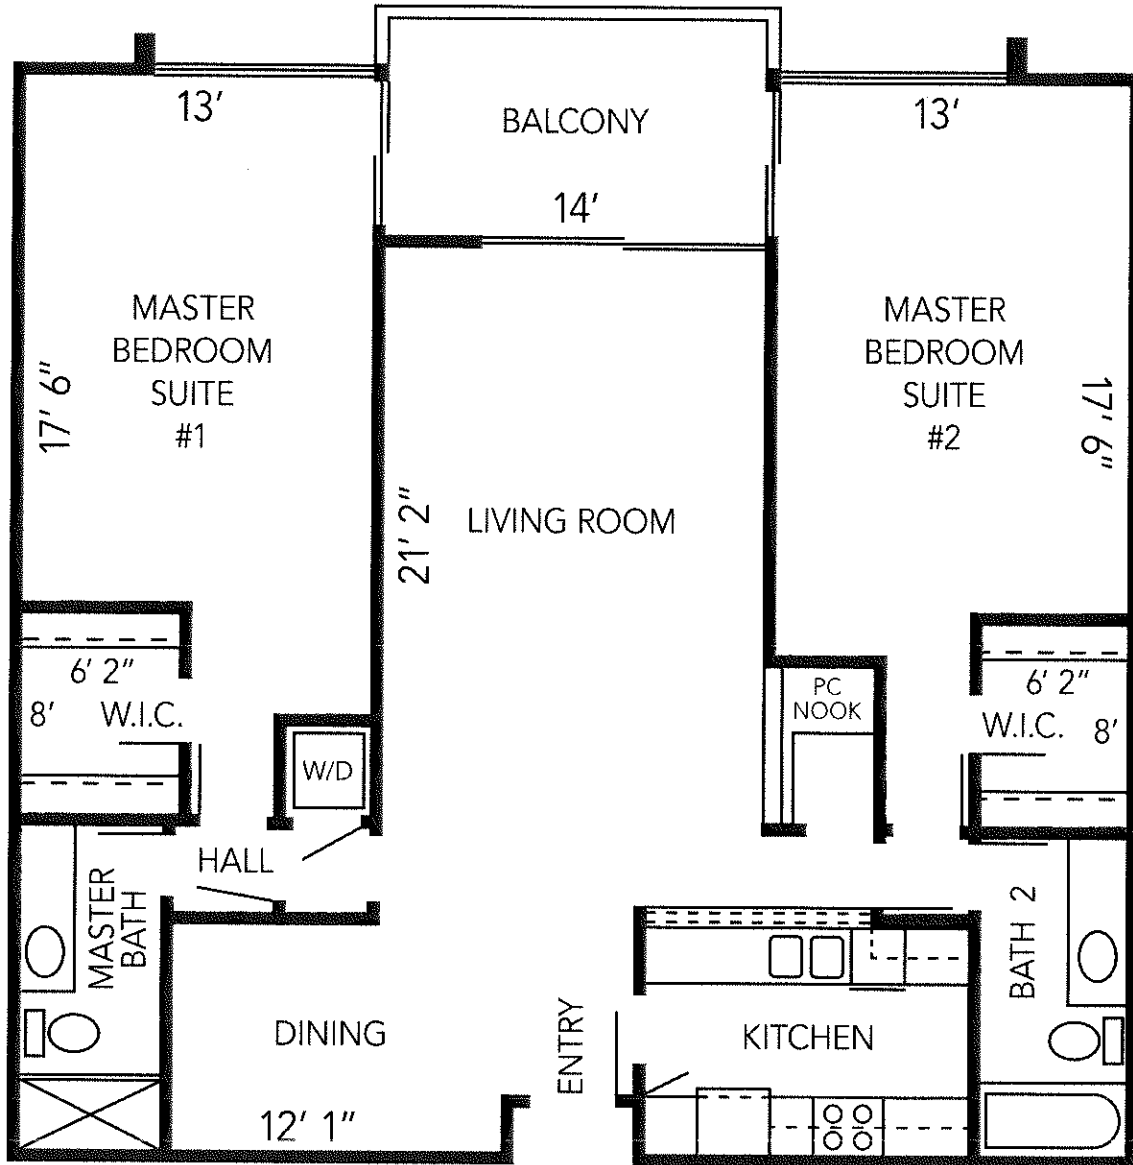

PLAN D

2 Bedroom, 2 Bath - 1505 sq ft
(dimensions are approximate)

villa del mar
APARTMENT HOMES AND MARINA

www.villadelmarmdr.com