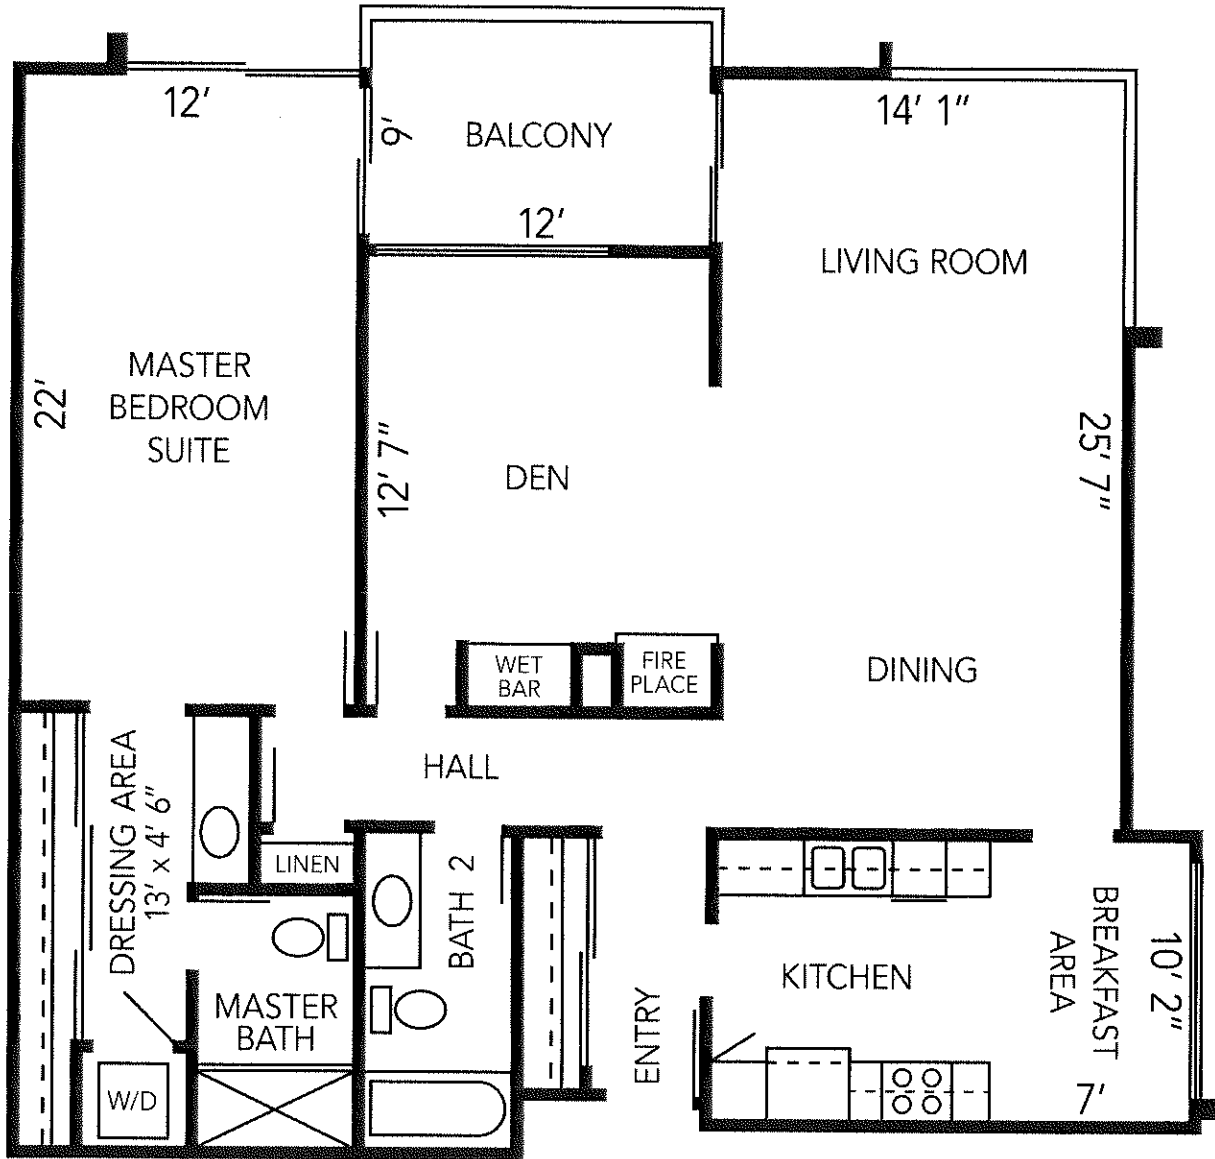

PLAN B-1

1 Bedroom, Den, 2 Bath - 1430 sq ft
with wet bar and fireplace
(dimensions are approximate)

villa del mar
APARTMENT HOMES AND MARINA

www.villadelmarmdr.com